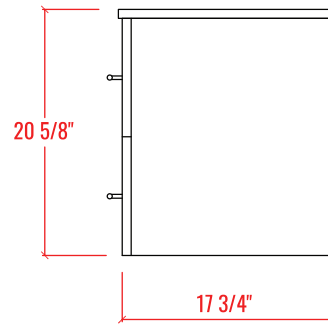

36" Single Sink Wall-Mounted Bathroom Vanity + Top

Vanity Overall: 36" W x 18-1/4" L x 20-5/8" H
Cabinet: 35-1/4" W x 17-3/4" L x 20" H
Top: 36" W x 18-1/4" L x 5/8" H

FRONT VIEW

SIDE VIEW

BACK VIEW

36" Single Sink Wall-Mounted Bathroom Vanity + Top

PLAN VIEW

ELEVATION VIEW