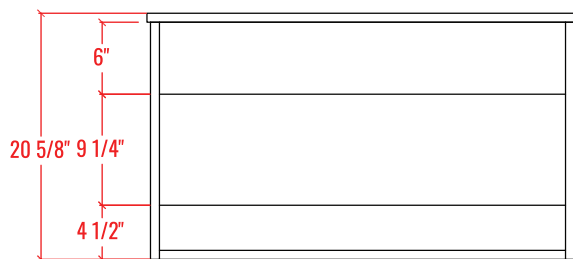

36" Single Sink Wall-Mounted Bathroom Vanity + Top

Vanity Overall: 36" W x 18-1/4" L x 20-5/8" H
Cabinet: 35-1/4" W x 17-3/4" L x 20" H
Top: 36" W x 18-1/4" L x 5/8" H

FRONT VIEW

SIDE VIEW

BACK VIEW

36" Single Sink Wall-Mounted Bathroom Vanity + Top

PLAN VIEW

ELEVATION VIEW