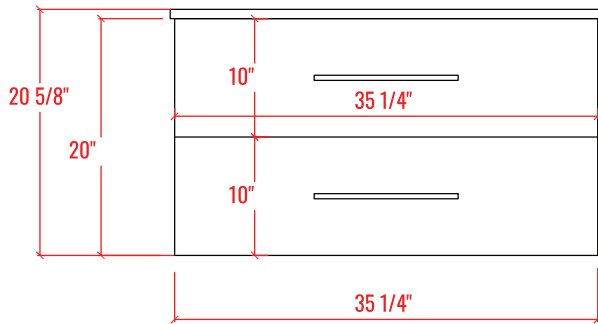

36" Single Sink Wall-Mounted Bathroom Vanity + Top

Vanity Overall: 36" W x 18-1/4" L x 20-5/8" H
Cabinet: 35-1/4" W x 17-3/4" L x 20" H
Top: 36" W x 18-1/4" L x 5/8" H

FRONT VIEW

SIDE VIEW

BACK VIEW

36" Single Sink Wall-Mounted Bathroom Vanity + Top

PLAN VIEW

ELEVATION VIEW