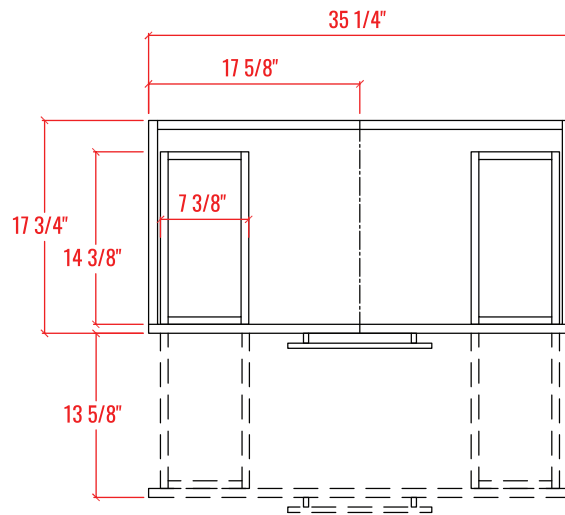

36" Single Sink Wall-Mounted Bathroom Vanity + Top

Vanity Overall: 36" W x 18-1/4" L x 20-5/8" H
Cabinet: 35-1/4" W x 17-3/4" L x 20" H
Top: 36" W x 18-1/4" L x 5/8" H

FRONT VIEW

SIDE VIEW

BACK VIEW

36" Single Sink Wall-Mounted Bathroom Vanity + Top

PLAN VIEW

ELEVATION VIEW